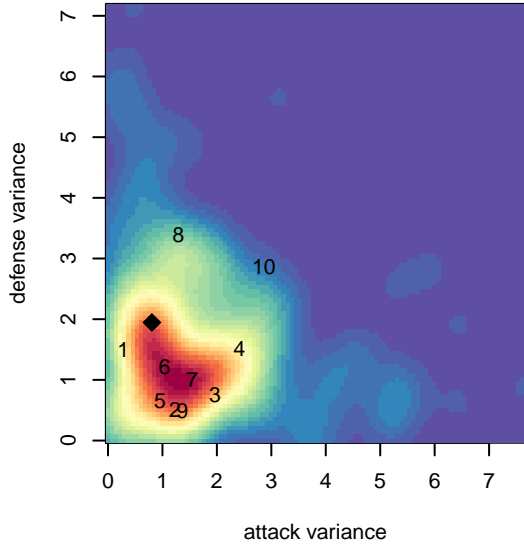

Rogue Valley Timbers Red G05

Rogue Valley SC
Medford, OR
G05 total strength=1086
attack=3.71 defense=1.96
fall league = PTT G05 Premier Red

alt names used:
Rogue Valley Timbers 05G Red
RV Timbers 05G Red

Venues played:
2017 Chinook Cup U13
2017 PTT G05 Premier Red

Rogue Valley Timbers Red G05
Dots are actual minus expected GF (blue circles) and GA (red triangles).
Blue line is smoothed change in attack strength. Red is smoothed change in defense strength.

**attack and defense variance (black dot)
relative to other teams
and top 10 in region**

**attack and defense rating
relative to others at age
and all opponents in last 13 months**

Performance relative to 13 month average