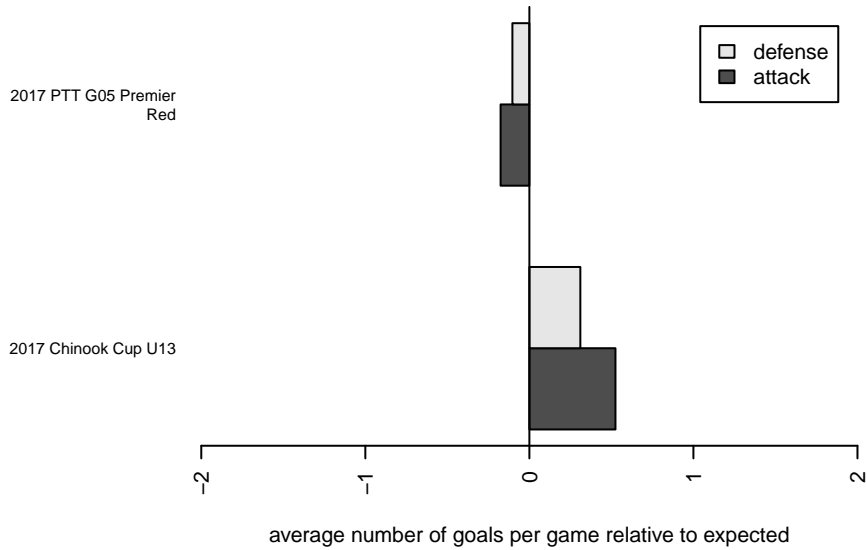

Rogue Valley Timbers Red G05

Rogue Valley SC
Medford, OR
G05 total strength=1086
attack=3.71 defense=1.96
fall league = PTT G05 Premier Red

alt names used:
Rogue Valley Timbers 05G Red
RV Timbers 05G Red

Venues played:
2017 Chinook Cup U13
2017 PTT G05 Premier Red

Rogue Valley Timbers Red G05
Dots are actual minus expected GF (blue circles) and GA (red triangles).
Blue line is smoothed change in attack strength. Red is smoothed change in defense strength.

**attack and defense variance (black dot)
relative to other teams
and top 10 in region**

**attack and defense rating
relative to others at age
and all opponents in last 13 months**

Performance relative to 13 month average