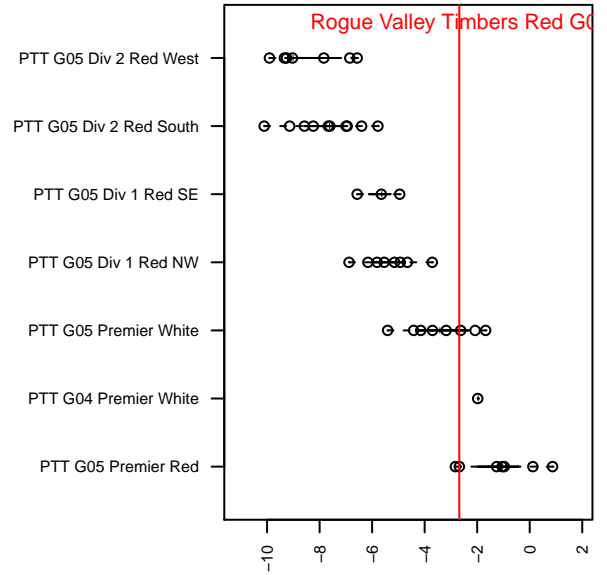

Rogue Valley Timbers Red G05

Rogue Valley SC
Medford, OR
G05 total strength=1086
attack=3.71 defense=1.96
fall league = PTT G05 Premier Red

alt names used:
Rogue Valley Timbers 05G Red
RV Timbers 05G Red

Venues played:
2017 Chinook Cup U13
2017 PTT G05 Premier Red

Rogue Valley Timbers Red G05
Dots are actual minus expected GF (blue circles) and GA (red triangles).
Blue line is smoothed change in attack strength. Red is smoothed change in defense strength.

**attack and defense variance (black dot)
relative to other teams
and top 10 in region**

**attack and defense rating
relative to others at age
and all opponents in last 13 months**

Performance relative to 13 month average