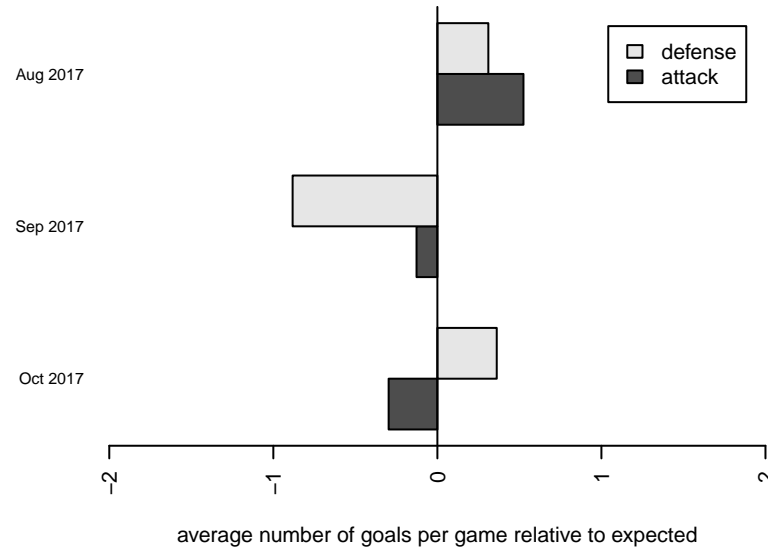

Performance relative to 13 month average