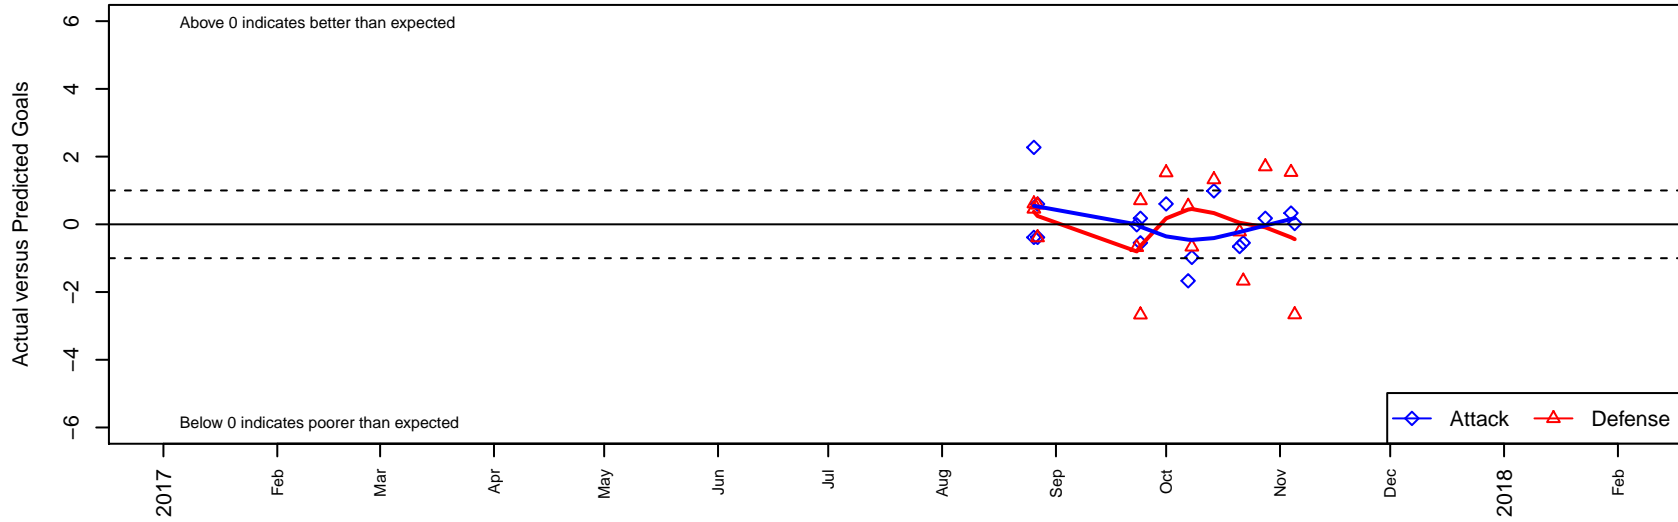

Rogue Valley Timbers Red G05

Rogue Valley SC
Medford, OR
G05 total strength=1086
attack=3.71 defense=1.96
fall league = PTT G05 Premier Red

alt names used:
Rogue Valley Timbers 05G Red
RV Timbers 05G Red

Venues played:
2017 Chinook Cup U13
2017 PTT G05 Premier Red

Rogue Valley Timbers Red G05
Dots are actual minus expected GF (blue circles) and GA (red triangles).
Blue line is smoothed change in attack strength. Red is smoothed change in defense strength.

**attack and defense variance (black dot)
relative to other teams
and top 10 in region**

**attack and defense rating
relative to others at age
and all opponents in last 13 months**

Performance relative to 13 month average